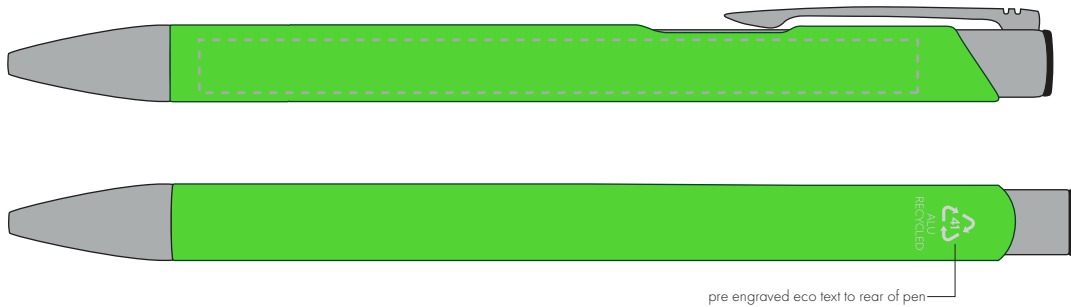

Your Ref:	Quantity:	Product Code: TPC982001
Our Ref:	Version: 1	Product Colour: NEON GREEN

PRINTING CONCERNS:

We stock this item in the following colours

**PANTONE REFERENCE(S)**

● Engrave

ARTWORK SCALE 100%

ARTWORK SCALE 100%
Side Engrave Area:
95mm x 7mm

The dashed line is to demonstrate print area and will not appear on your printed item

PLEASE NOTE:

- All colours including print and product are for visual purposes only and should not be regarded as the actual colour of the product and print.
- Some products may vary from batch to batch and may differ from previous orders.
- The colour and texture of a product can also have an effect on the final print colour.
- By approving this order we accept that you understand these terms.